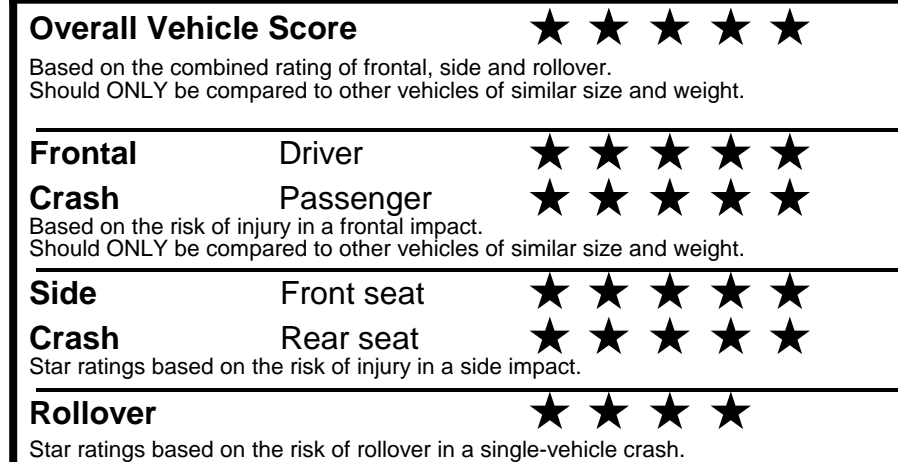

fueleconomy.gov

Calculate personalized estimates and compare vehicles

GOVERNMENT 5-STAR SAFETY RATINGS

Star ratings range from 1 to 5 stars (★★★★★) with 5 being the highest. Source: National Highway Traffic Safety Administration (NHTSA). www.safercar.gov or 1-888-327-4236