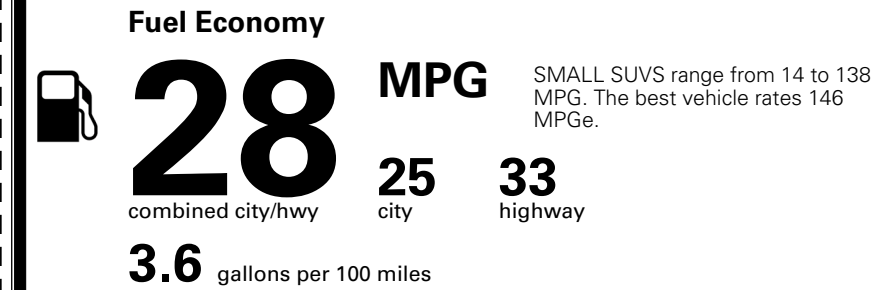

TOTAL ADDITIONAL WEIGHT: 8.2

EPA DOT Fuel Economy and Environment

Gasoline Vehicle

You spend \$250 more in fuel costs over 5 years compared to the average new vehicle.

Annual fuel cost \$1,750

Actual results will vary for many reasons, including driving conditions and how you drive and maintain your vehicle. The average new vehicle gets 29 MPG and costs \$8,500 to fuel over 5 years. Cost estimates are based on 15,000 miles per year at \$ 3.30 per gallon. MPGe is miles per gasoline gallon equivalent. Vehicle emissions are a significant cause of climate change and smog.