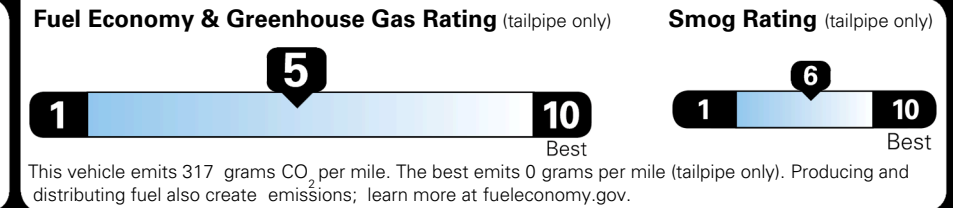

TOTAL ADDITIONAL WEIGHT: 8.2

EPA DOT Fuel Economy and Environment

Gasoline Vehicle

You spend \$250 more in fuel costs over 5 years compared to the average new vehicle.

Annual fuel cost \$1,750

Actual results will vary for many reasons, including driving conditions and how you drive and maintain your vehicle. The average new vehicle gets 29 MPG and costs \$8,500 to fuel over 5 years. Cost estimates are based on 15,000 miles per year at \$ 3.30 per gallon. MPGe is miles per gasoline gallon equivalent. Vehicle emissions are a significant cause of climate change and smog.