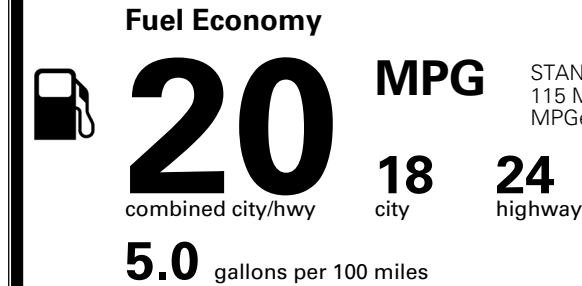

\$ 52,105.00

INLAND FREIGHT AND HANDLING

\$ 1,545.00

TOTAL MANUFACTURER'S SUGGESTED RETAIL PRICE ▶

\$ 53,650.00

TOTAL ADDITIONAL WEIGHT: 9.0

EPA DOT Fuel Economy and Environment

Gasoline Vehicle

STANDARD SUVs range from 13 to 115 MPG. The best vehicle rates 146 MPGe.

You spend
\$3,500
 more in fuel costs
 over 5 years
 compared to the
 average new vehicle.

Annual fuel cost
\$2,300

Fuel Economy & Greenhouse Gas Rating (tailpipe only) Smog Rating (tailpipe only)