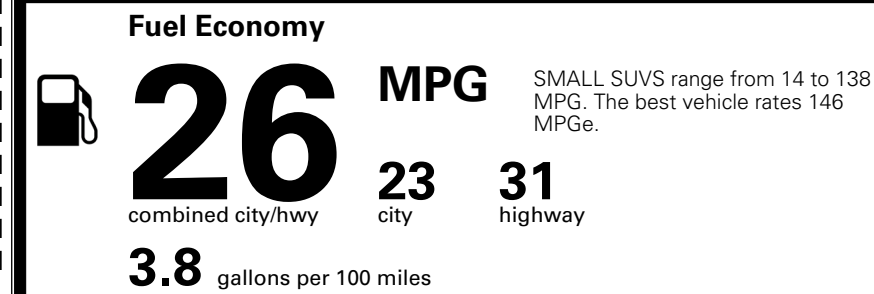

EXTERIOR

17" Alloy Wheels
LED Projector Headlights w/ Auto-On/Off
LED Positioning Lights
Power Adj. Heated Outside Mirrors w/LED Turn Signals
Compact Spare Tire

WARRANTY

10 Year/100,000 Mile Limited Powertrain Warranty
5 Year/60,000 Mile Limited Basic Warranty
5 Year/60,000 Mile Roadside Assistance

MANUFACTURER'S SUGGESTED RETAIL PRICE ▶

$ 35,290.00

COMPARE S FWD FEATURES

Added to/in place of standard LX FWD features

- 18" Alloy Wheels
- Roof Rails
- Parking Distance Warning-Forward/Reverse
- SynTex Seating Material
- Power Adj. Driver's Seat w/ Power Lumbar
- Wireless Phone Charger
- Heated Front Seats
- Dual-Zone Automatic Climate Control

Included
Included
Included
Included
Included
Included
Included
Included

ADDITIONAL INSTALLED EQUIPMENT: (In addition to or in place of standard features)

Wolf Gray Paint
Carpeted Floor Mats
Cargo Cover
Cargo Tray
Auto-Dimming Mirror w/ HomeLink™
Rear Seat Entertainment System

$495.00
$235.00
$200.00
$130.00
$375.00
$1,500.00

MSRP INCLUDING OPTIONS

$ 38,225.00

INLAND FREIGHT AND HANDLING

$ 1,495.00

TOTAL MANUFACTURER'S SUGGESTED RETAIL PRICE ▶

$ 39,720.00

EPA DOT Fuel Economy and Environment

Gasoline Vehicle