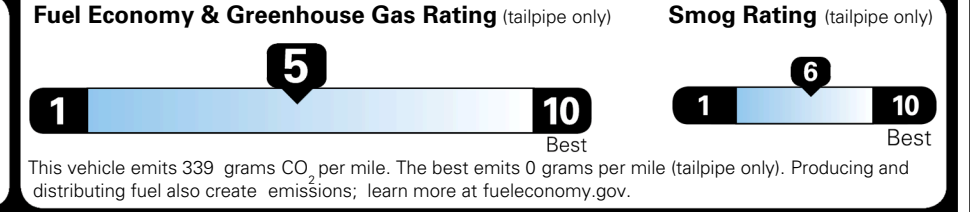

You spend $1,000 more in fuel costs over 5 years compared to the average new vehicle.

Annual fuel cost $1,900