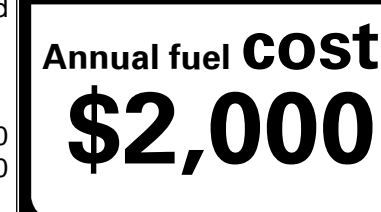

\$495.00
 \$1,300.00
 \$225.00
 \$150.00
 \$75.00

MSRP INCLUDING OPTIONS

\$ 37,135.00

INLAND FREIGHT AND HANDLING

\$ 1,375.00

TOTAL MANUFACTURER'S SUGGESTED RETAIL PRICE ▶

\$ 38,510.00

TOTAL ADDITIONAL WEIGHT: 8.2

*Additional terms and conditions apply.

**Kia Connect may be currently unavailable for some Model Year 2022 and newer vehicles sold or purchased in Massachusetts; please see owners.kia.com for more information.

EPA DOT Fuel Economy and Environment

Gasoline Vehicle

You spend \$500 more in fuel costs over 5 years compared to the average new vehicle.

Actual results will vary for many reasons, including driving conditions and how you drive and maintain your vehicle. The average new vehicle gets 28 MPG and costs \$9,500 to fuel over 5 years. Cost estimates are based on 15,000 miles per year at \$ 3.50 per gallon. MPGe is miles per gasoline gallon equivalent. Vehicle emissions are a significant cause of climate change and smog.