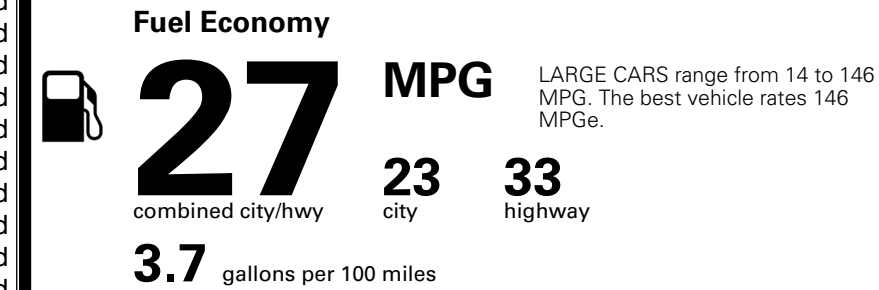

EPA DOT Fuel Economy and Environment

Gasoline Vehicle

You spend $750 more in fuel costs over 5 years
compared to the average new vehicle.

Annual fuel cost $1,850