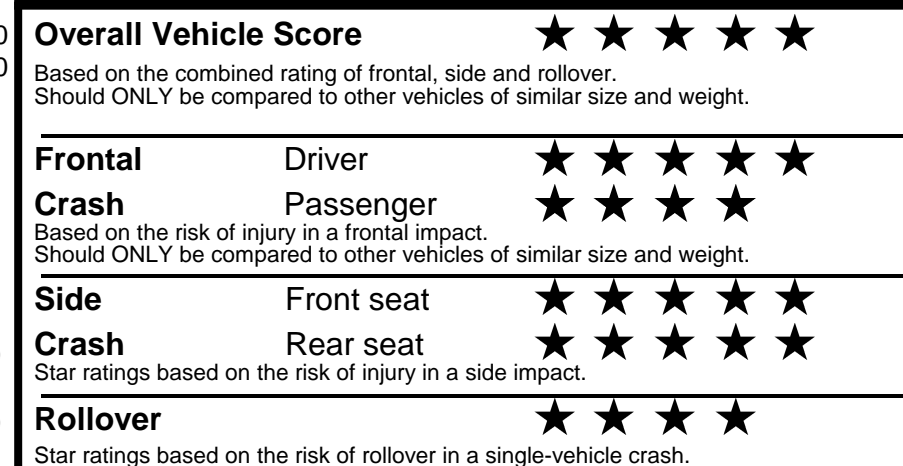

### GOVERNMENT 5-STAR SAFETY RATINGS

Star ratings range from 1 to 5 stars (★★★★★) with 5 being the highest.  
 Source: National Highway Traffic Safety Administration (NHTSA).  
[www.safercar.gov](http://www.safercar.gov) or 1-888-327-4236