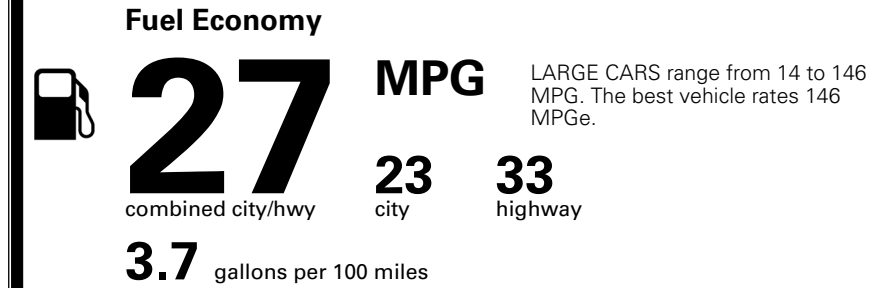

\$4,400.00

\$200.00
 \$80.00

\$ 38,270.00

\$ 1,245.00

\$ 39,515.00

EPA DOT Fuel Economy and Environment

Gasoline Vehicle

You spend \$750 more in fuel costs over 5 years compared to the average new vehicle.