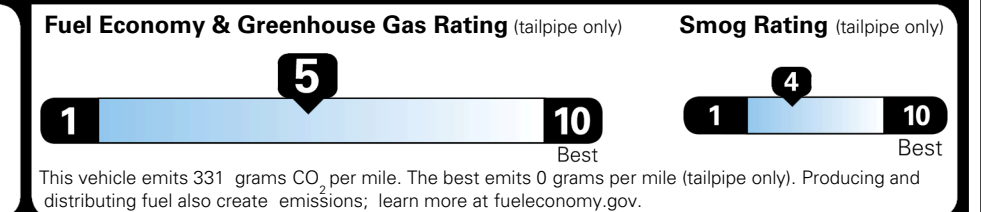

Gasoline Vehicle

You spend $750 more in fuel costs over 5 years compared to the average new vehicle.

Annual fuel cost $1,850