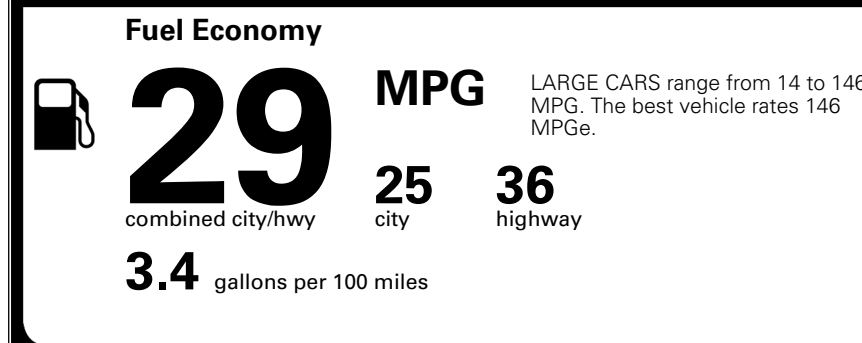

EPA DOT Fuel Economy and Environment

Gasoline Vehicle

You save $0
in fuel costs over 5 years compared to the average new vehicle.

Annual fuel cost $1,700