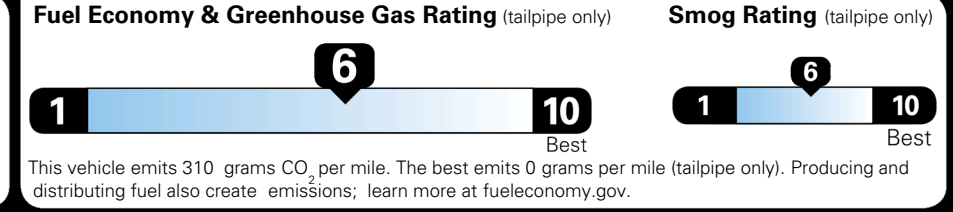

EPA DOT Fuel Economy and Environment

Gasoline Vehicle

You save \$0
 in fuel costs over 5 years compared to the average new vehicle.

Annual fuel cost \$1,700

Actual results will vary for many reasons, including driving conditions and how you drive and maintain your vehicle. The average new vehicle gets 29 MPG and costs \$8,500 to fuel over 5 years. Cost estimates are based on 15,000 miles per year at \$ 3.30 per gallon. MPGe is miles per gasoline gallon equivalent. Vehicle emissions are a significant cause of climate change and smog.