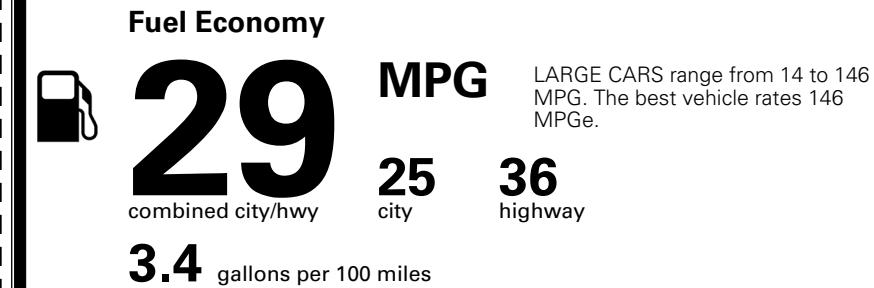

MSRP INCLUDING OPTIONS \$ 31,680.00

INLAND FREIGHT AND HANDLING \$ 1,245.00

TOTAL MANUFACTURER'S SUGGESTED RETAIL PRICE ▶

\$ 32,925.00

TOTAL ADDITIONAL WEIGHT: 7.3

EPA DOT Fuel Economy and Environment

Gasoline Vehicle

You save \$0
 in fuel costs over 5 years compared to the average new vehicle.

Annual fuel cost \$1,700

Fuel Economy & Greenhouse Gas Rating (tailpipe only)

Smog Rating (tailpipe only)

This vehicle emits 310 grams CO₂ per mile. The best emits 0 grams per mile (tailpipe only). Producing and distributing fuel also create emissions; learn more at fueleconomy.gov.