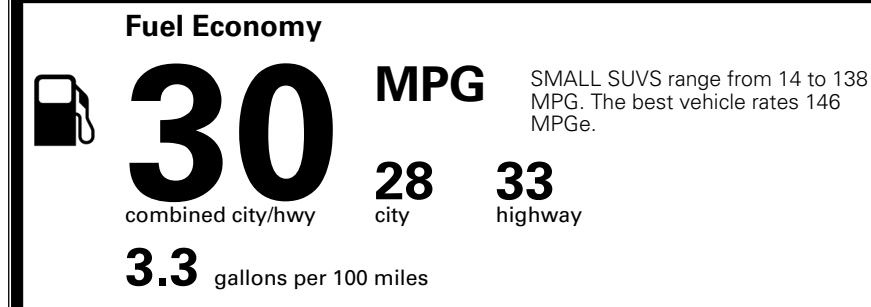

\$1,500.00

\$200.00

\$ 30,090.00

\$ 1,495.00

\$ 31,585.00

EPA DOT Fuel Economy and Environment

Gasoline Vehicle

You save \$250
 in fuel costs over 5 years compared to the average new vehicle.