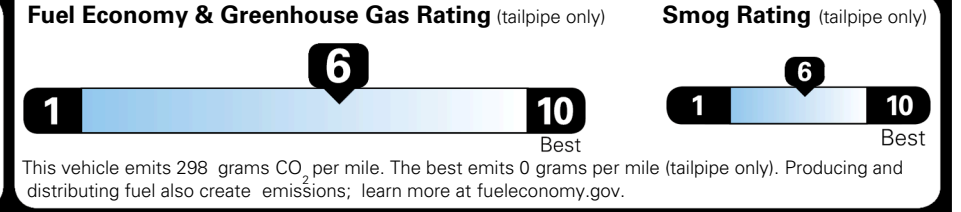

Actual results will vary for many reasons, including driving conditions and how you drive and maintain your vehicle. The average new vehicle gets 29 MPG and costs $8,000 to fuel over 5 years. Cost estimates are based on 15,000 miles per year at $ 3.10 per gallon. MPGe is miles per gasoline gallon equivalent. Vehicle emissions are a significant cause of climate change and smog.

fueleconomy.gov
Calculate personalized estimates and compare vehicles

GOVERNMENT 5-STAR SAFETY RATINGS

Overall Vehicle Score	Not Rated	
Based on the combined rating of frontal, side and rollover. Should ONLY be compared to other vehicles of similar size and weight.		
Frontal Crash	Driver	Not Rated
	Passenger	Not Rated
Based on the risk of injury in a frontal impact. Should ONLY be compared to other vehicles of similar size and weight.		
Side Crash	Front seat	Not Rated
	Rear seat	Not Rated
Star ratings based on the risk of injury in a side impact.		
Rollover	Not Rated	
Star ratings based on the risk of rollover in a single-vehicle crash.		

Star ratings range from 1 to 5 stars (★★★★★) with 5 being the highest.
Source: National Highway Traffic Safety Administration (NHTSA).
www.safercar.gov or 1-888-327-4236

Manufacturer's suggested retail price includes Manufacturer's recommended pre-delivery service. License and title fees, state and local taxes and other dealer installed options and accessories are not included in the manufacturer's suggested retail price.

PARTS CONTENT INFORMATION

FOR VEHICLES IN THIS CAR LINE U.S./CANADIAN PARTS CONTENT: 0 %

MAJOR SOURCES OF FOREIGN PARTS: KOREA: 90%

NOTE: PARTS CONTENT DOES NOT INCLUDE FINAL ASSEMBLY, DISTRIBUTION, OR OTHER NON-PARTS COSTS.

FOR THIS VEHICLE FINAL ASSEMBLY POINT: GWANGJU, KOREA

COUNTRY OF ORIGIN ENGINE (MOTOR): KOREA
TRANSMISSION: KOREA