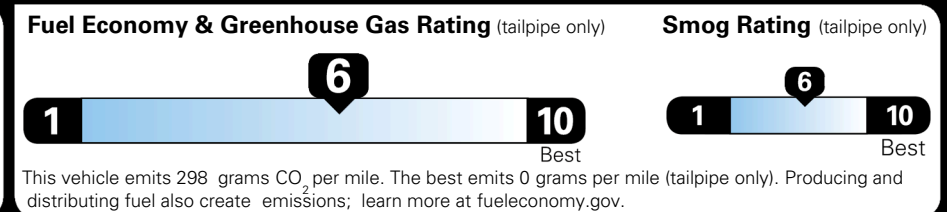

Actual results will vary for many reasons, including driving conditions and how you drive and maintain your vehicle. The average new vehicle gets 29 MPG and costs $8,000 to fuel over 5 years. Cost estimates are based on 15,000 miles per year at $ 3.10 per gallon. MPGe is miles per gasoline gallon equivalent. Vehicle emissions are a significant cause of climate change and smog.

fueleconomy.gov

Calculate personalized estimates and compare vehicles

GOVERNMENT 5-STAR SAFETY RATINGS

Overall Vehicle Score	Not Rated	
Based on the combined rating of frontal, side and rollover. Should ONLY be compared to other vehicles of similar size and weight.		
Frontal Crash	Driver	Not Rated
	Passenger	Not Rated
Based on the risk of injury in a frontal impact. Should ONLY be compared to other vehicles of similar size and weight.		
Side Crash	Front seat	Not Rated
	Rear seat	Not Rated
Star ratings based on the risk of injury in a side impact.		
Rollover	Not Rated	
Star ratings based on the risk of rollover in a single-vehicle crash.		

Star ratings range from 1 to 5 stars (★★★★★) with 5 being the highest.
Source: National Highway Traffic Safety Administration (NHTSA).
www.safercar.gov or 1-888-327-4236

Manufacturer's suggested retail price includes Manufacturer's recommended pre-delivery service. License and title fees, state and local taxes and other dealer installed options and accessories are not included in the manufacturer's suggested retail price.

PARTS CONTENT INFORMATION

FOR VEHICLES IN THIS CAR LINE U.S./CANADIAN PARTS CONTENT: 0 %

MAJOR SOURCES OF FOREIGN PARTS: KOREA: 90%

NOTE: PARTS CONTENT DOES NOT INCLUDE FINAL ASSEMBLY, DISTRIBUTION, OR OTHER NON-PARTS COSTS.

FOR THIS VEHICLE FINAL ASSEMBLY POINT: GWANGJU, KOREA

COUNTRY OF ORIGIN ENGINE (MOTOR): KOREA
TRANSMISSION: KOREA