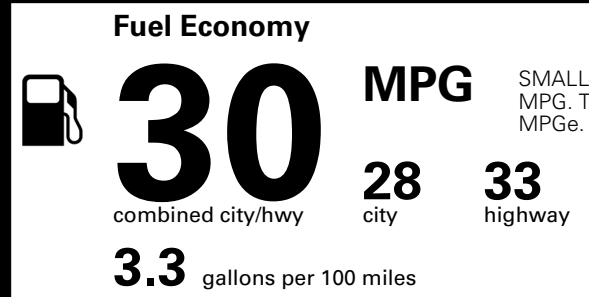

EPA DOT Fuel Economy and Environment

Gasoline Vehicle

SMALL SUVs range from 14 to 138 MPG. The best vehicle rates 146 MPGe.

You save \$250
 in fuel costs over 5 years compared to the average new vehicle.